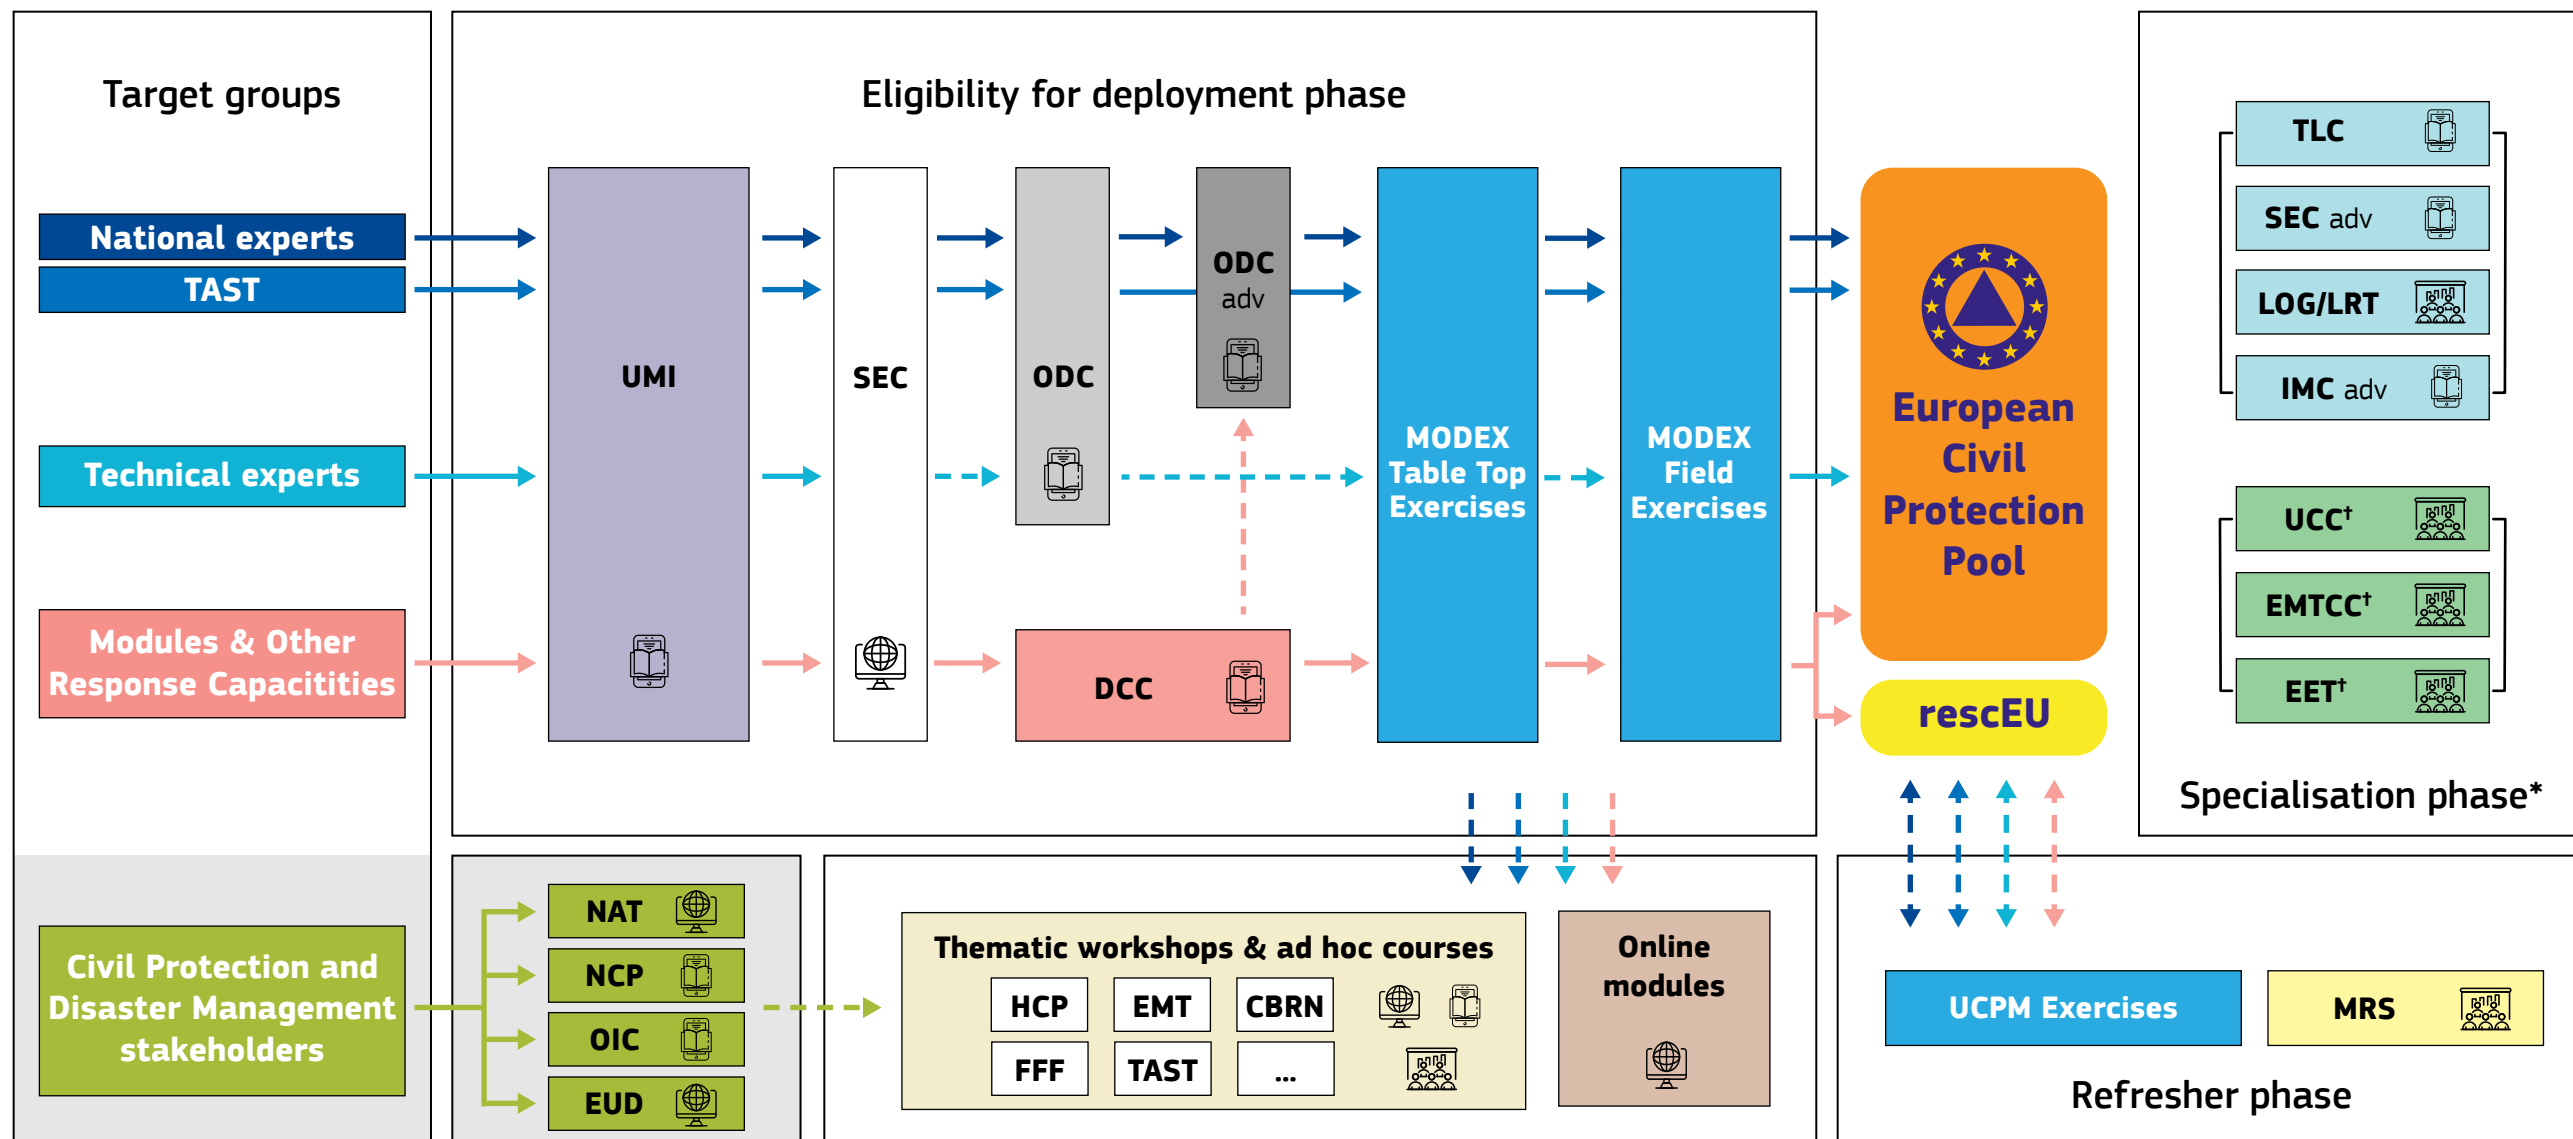

UCPM Training and Exercises Programme

* Access to the courses in the specialisation phase will depend on the respective course eligibility criteria and the expert's individual profile and specialisation.

† Other UN courses possible, depending on needs and availability.

UMI = Union Mechanism Introduction Course
 SEC (adv) = Safety & Security Course (advanced)
 ODC (adv) = Operational Deployment Course (advanced)
 DCC = Deployable Capacities Course
 TLC = Team Leadership Course

LOG/LRT = Logistics Response Team Course (EU-UN)
 IMC adv = Information Management Course (advanced)
 UCC = USAR Coordination Cell Course (EU-UN)
 EET = Environmental Emergency Training (EU-UN)
 MRS = Mechanism Refresher Seminar

EMTCC = Emergency Medical Team Coordination Cell Course (EU-WHO)
 NAT = Mechanism Introduction Course for National CP-DM staff
 NCP = Mechanism Course for National Authorities UCPM Contact Points
 OIC = Operational Integration Course
 EUD = Mechanism Introduction Course for EU Delegations & ECHO Offices staff