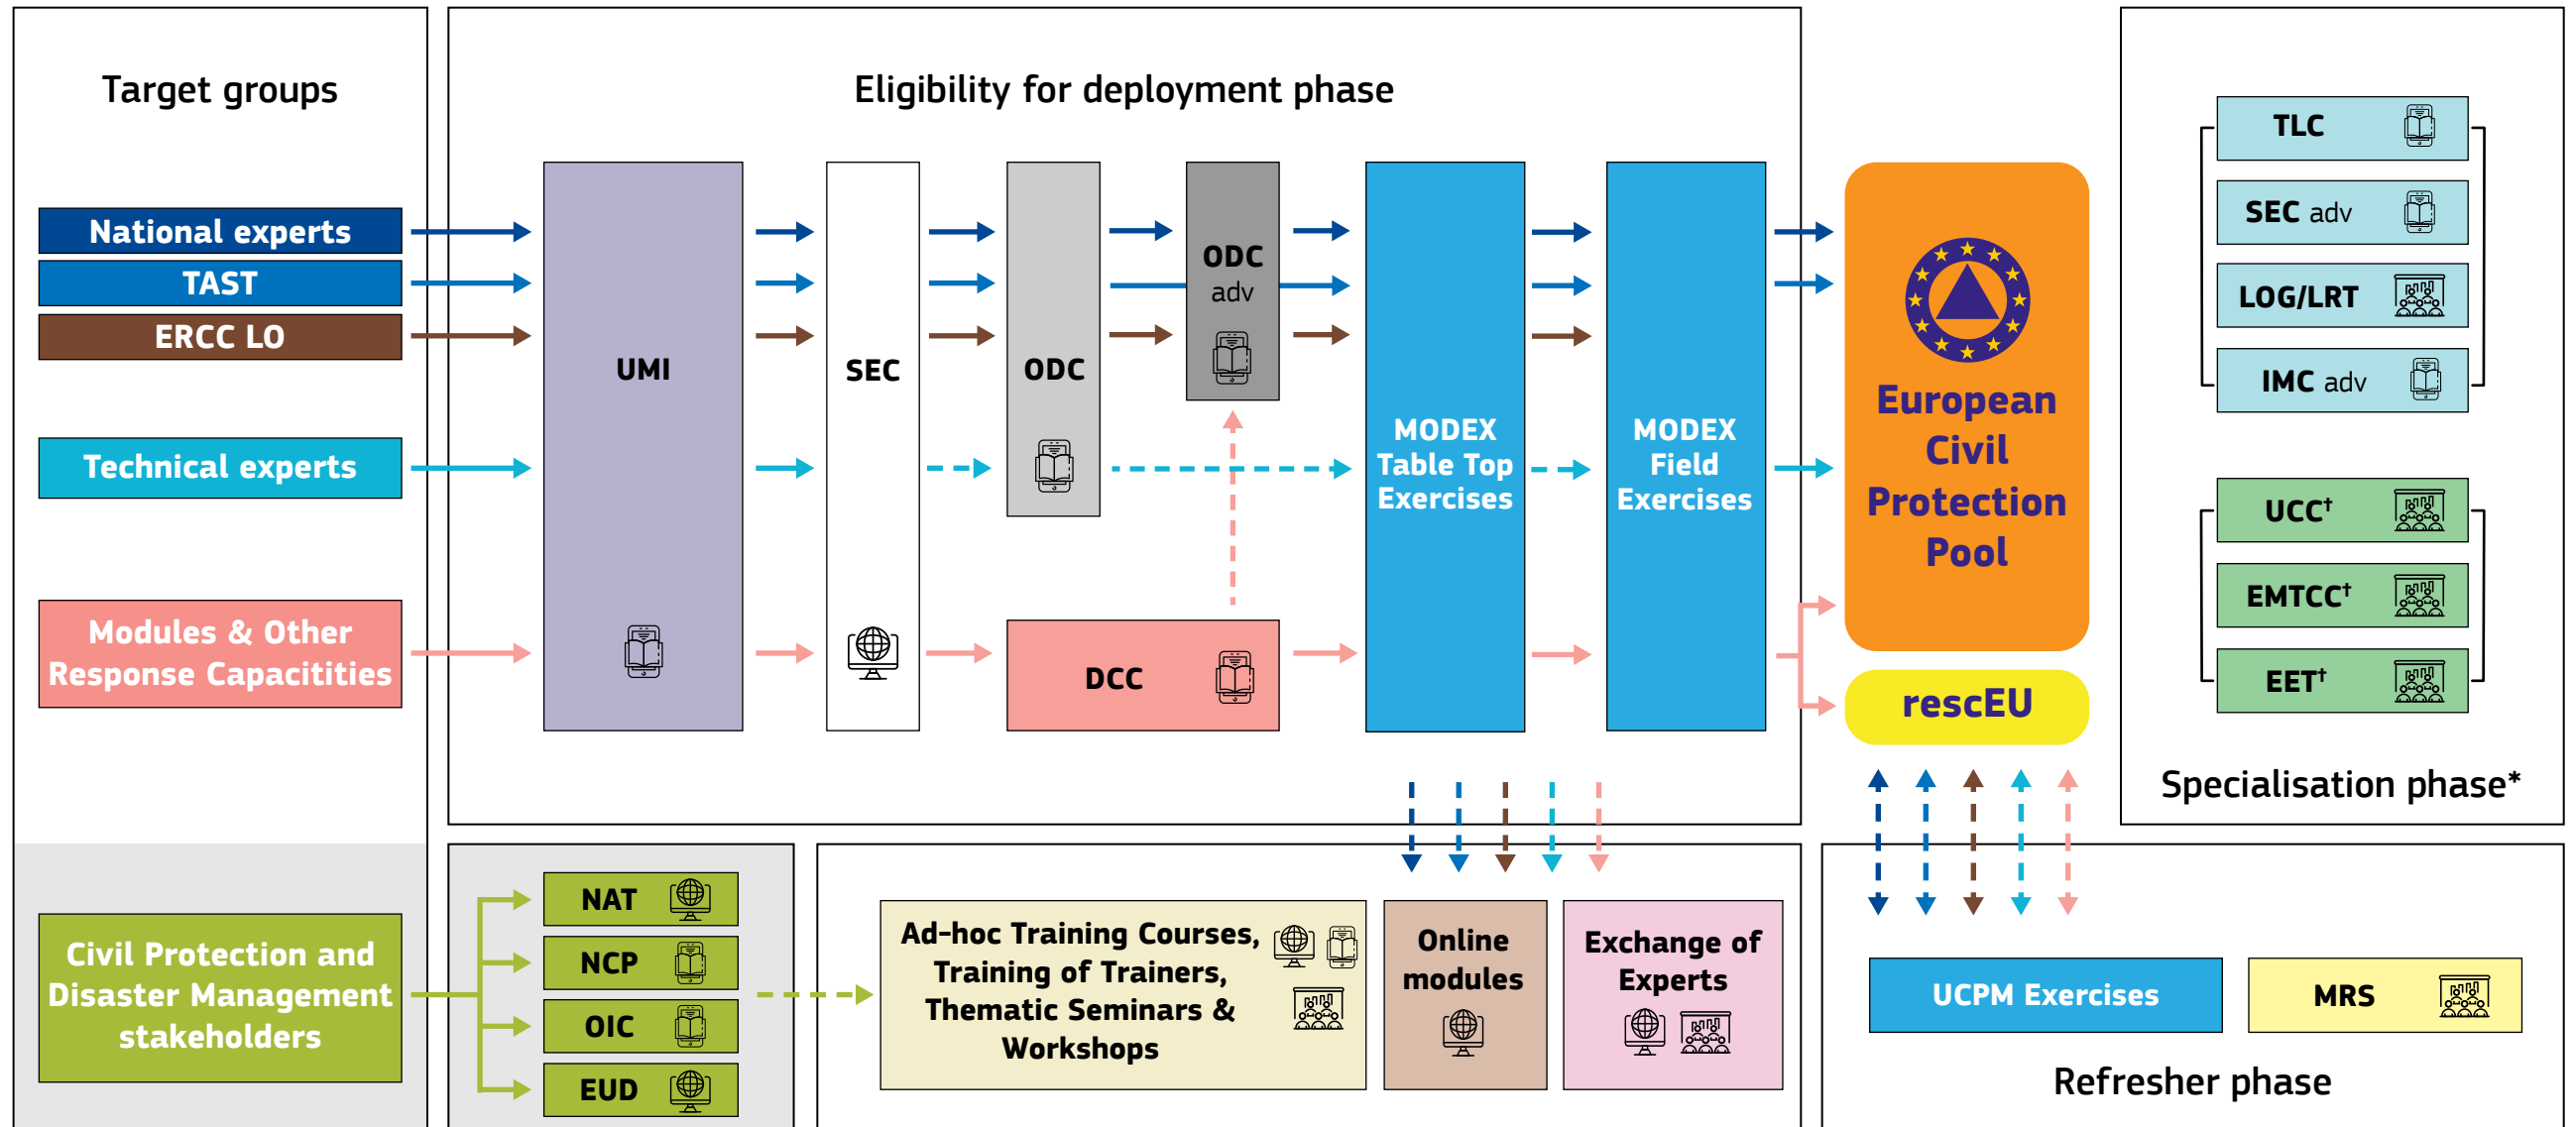

## UCPM Training, Exercises and Exchange programmes

\* Access to the courses in the specialisation phase will depend on the expert's function profile or specialisation. Subject to the European Civil Protection Pool (ECPP) certification process, experts can participate in these courses before MODEX Exercises or after being registered in the ECPP.

<sup>†</sup> Other UN courses possible, depending on needs and availability.

UMI = Union Mechanism Introduction Course  
 SEC (adv) = Safety & Security Course (advanced)  
 ODC (adv) = Operational Deployment Course (advanced)  
 DCC = Deployable Capacities Course  
 TLC = Team Leadership Course  
 TAST = Technical Assistance Support Teams

LOG/LRT = Logistics Response Team Course (EU-UN)  
 IMC adv = Information Management Course (advanced)  
 UCC = USAR Coordination Cell Course (EU-UN)  
 EET = Environmental Emergency Training (EU-UN)  
 MRS = Mechanism Refresher Seminar  
 ERCC LO = Emergency Response Coordination Centre Liaison Officer

EMTCC = Emergency Medical Team Coordination Cell Course (EU-WHO)  
 NAT = Mechanism Introduction Course for National CP-DM staff  
 NCP = Mechanism Course for National Authorities UCPM Contact Points  
 OIC = Operational Integration Course  
 EUD = Mechanism Introduction Course for EU Delegations & ECHO Offices staff  
 ECPP = European Civil Protection Pool